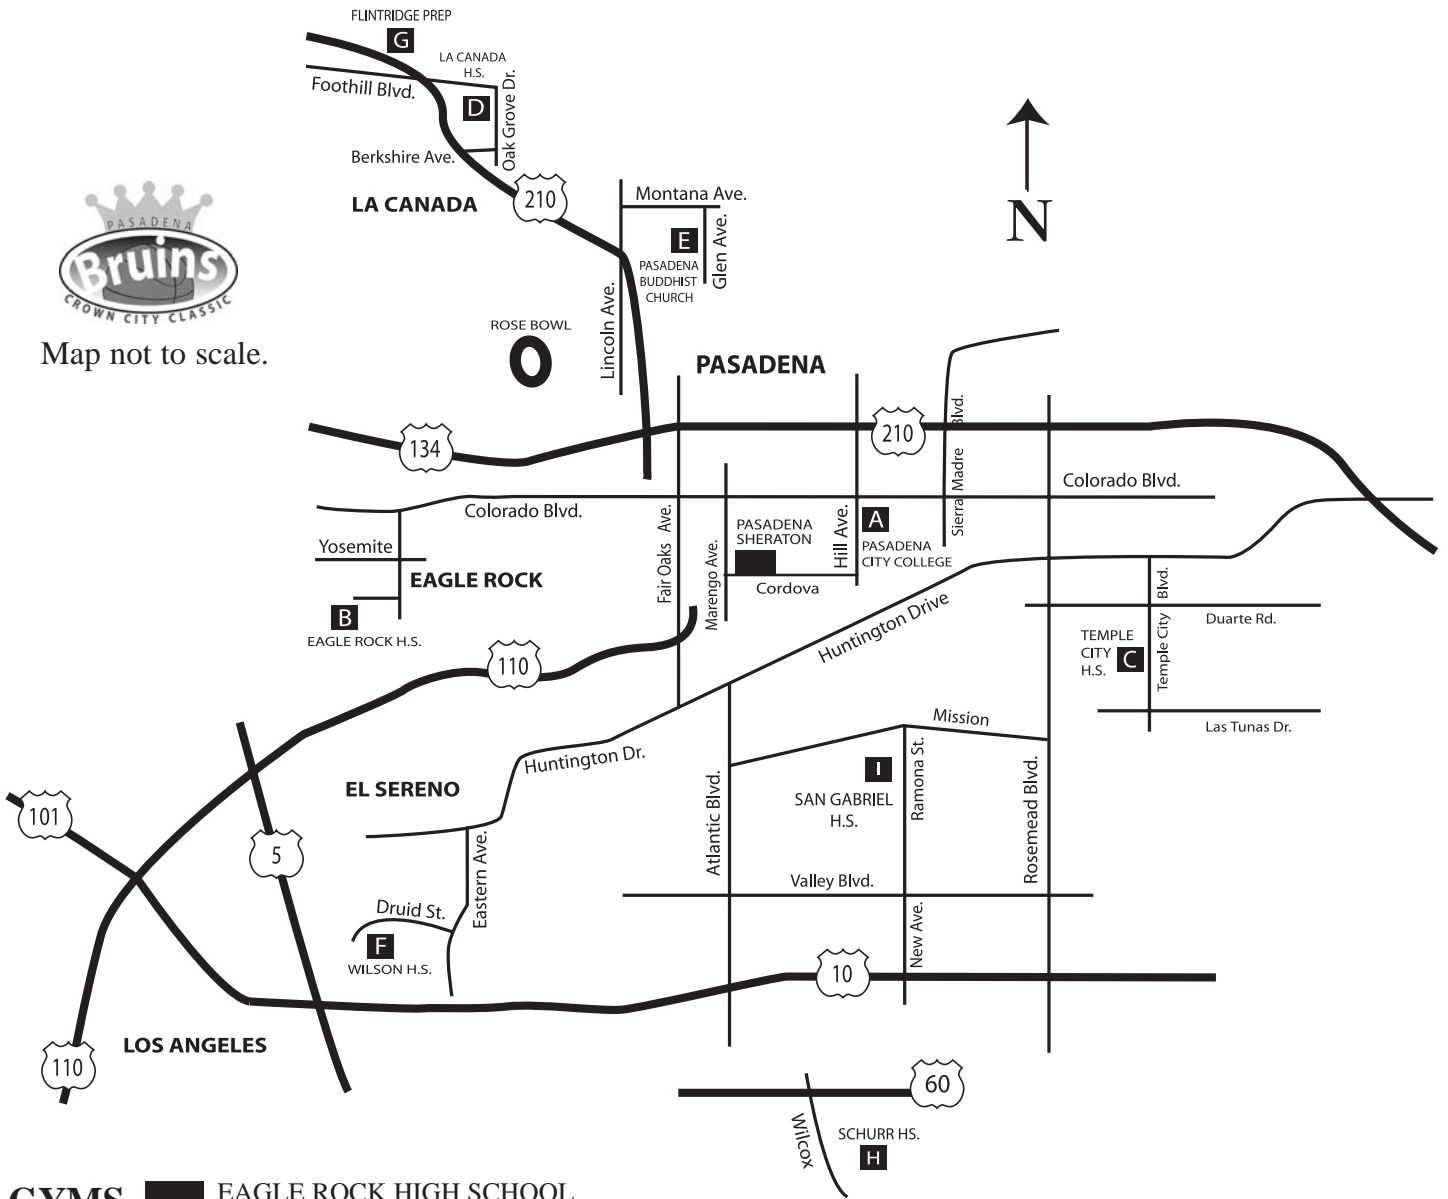

Map not to scale.

GYMS

- B** EAGLE ROCK HIGH SCHOOL
1750 Yosemite Drive, Los Angeles, CA 90041
- G** FLINTRIDGE PREP
4543 Crown Ave. La Canada, CA
- D** LA CANADA HIGH SCHOOL
4463 Oak Grove Dr., La Canada, CA 91011
- E** PASADENA BUDDHIST CHURCH
1993 Glen Ave., Pasadena, CA 91103
- A** PASADENA CITY COLLEGE
1570 E. Colorado Blvd., Pasadena, CA 91106
- I** SAN GABRIEL HIGH SCHOOL
801 S. Ramona St., San Gabriel CA 91776
- H** SCHURR HIGH SCHOOL
820 N. Wilcox Ave. Montebello, CA 90640
- C** TEMPLE CITY HIGH SCHOOL
9501 Lemon Ave., Temple City CA 91780
- F** WILSON HIGH SCHOOL
4500 Multnomah Street, Los Angeles, CA 90032

URGENT CARE

PASADENA URGENT CARE CENTER
401 S. Fair Oaks Ave., Pasadena, CA 91105
(626) 795-2244
(located between Del Mar and California)
Monday - Friday 7:30am to 10 pm
Saturday/Sunday 9am to 7pm

URGENT CARE CENTER MEDICAL GROUP
117 E. Live Oak Ave., Arcadia, CA 91006-5269
(626) 446-8492

HOTEL

PASADENA SHERATON
303 Cordova, Pasadena CA
626-449-4000